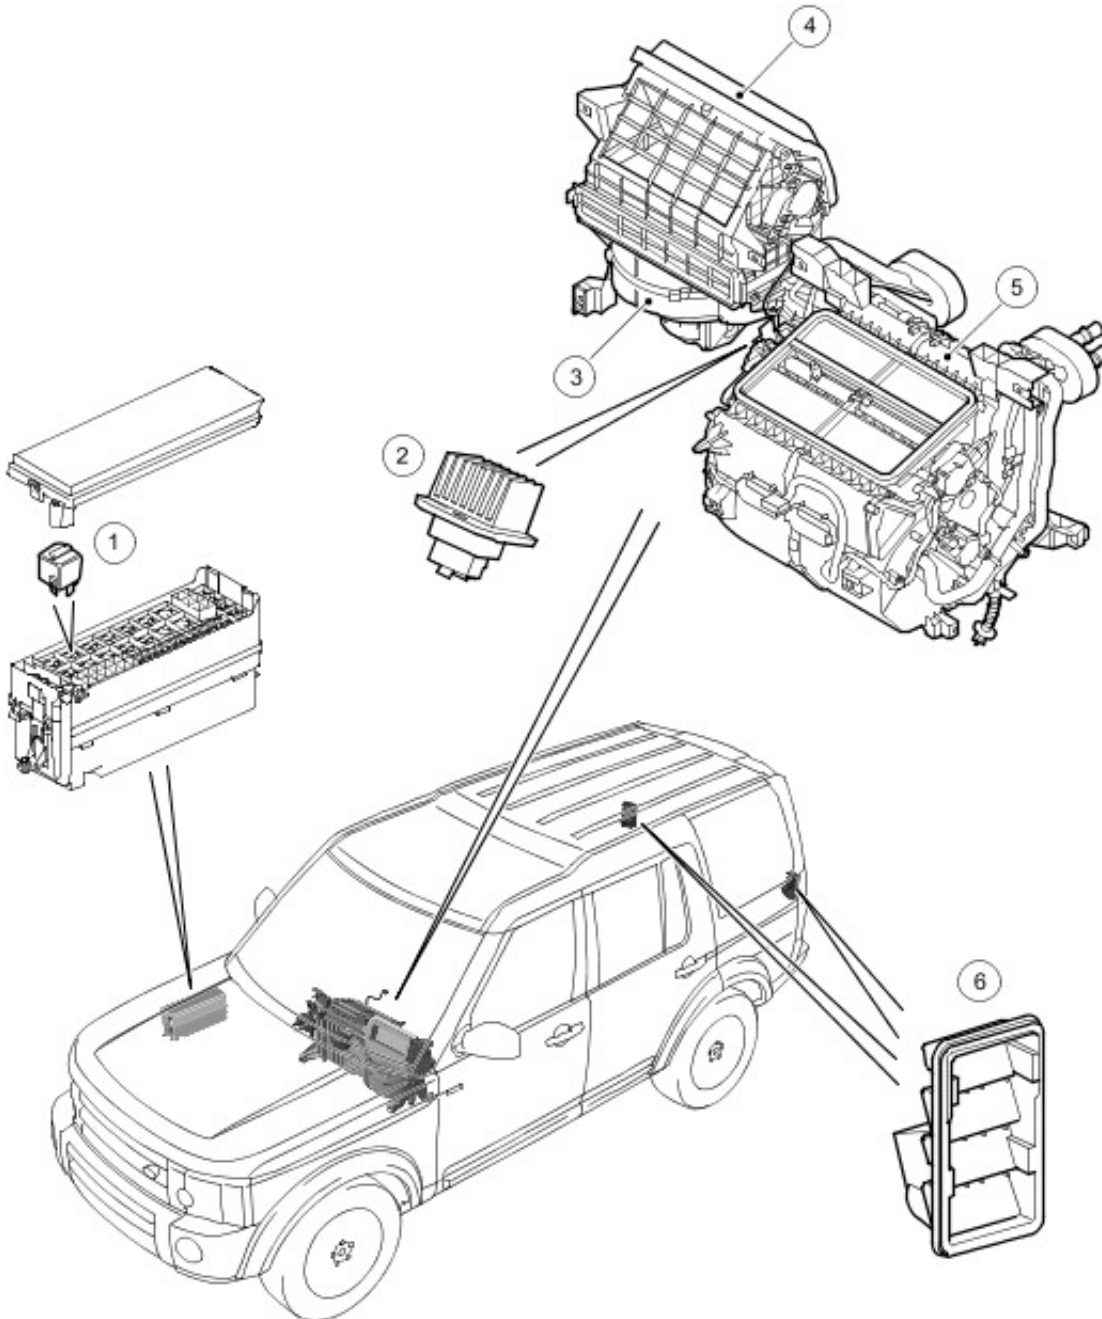

Heating and Ventilation

COMPONENT LOCATIONS

NOTE :

RHD installation shown, LHD similar

E47348

Item	Part Number	Description
1	-	Blower relay
2	-	Blower control module
3	-	Blower
4	-	Air inlet duct
5	-	Heater