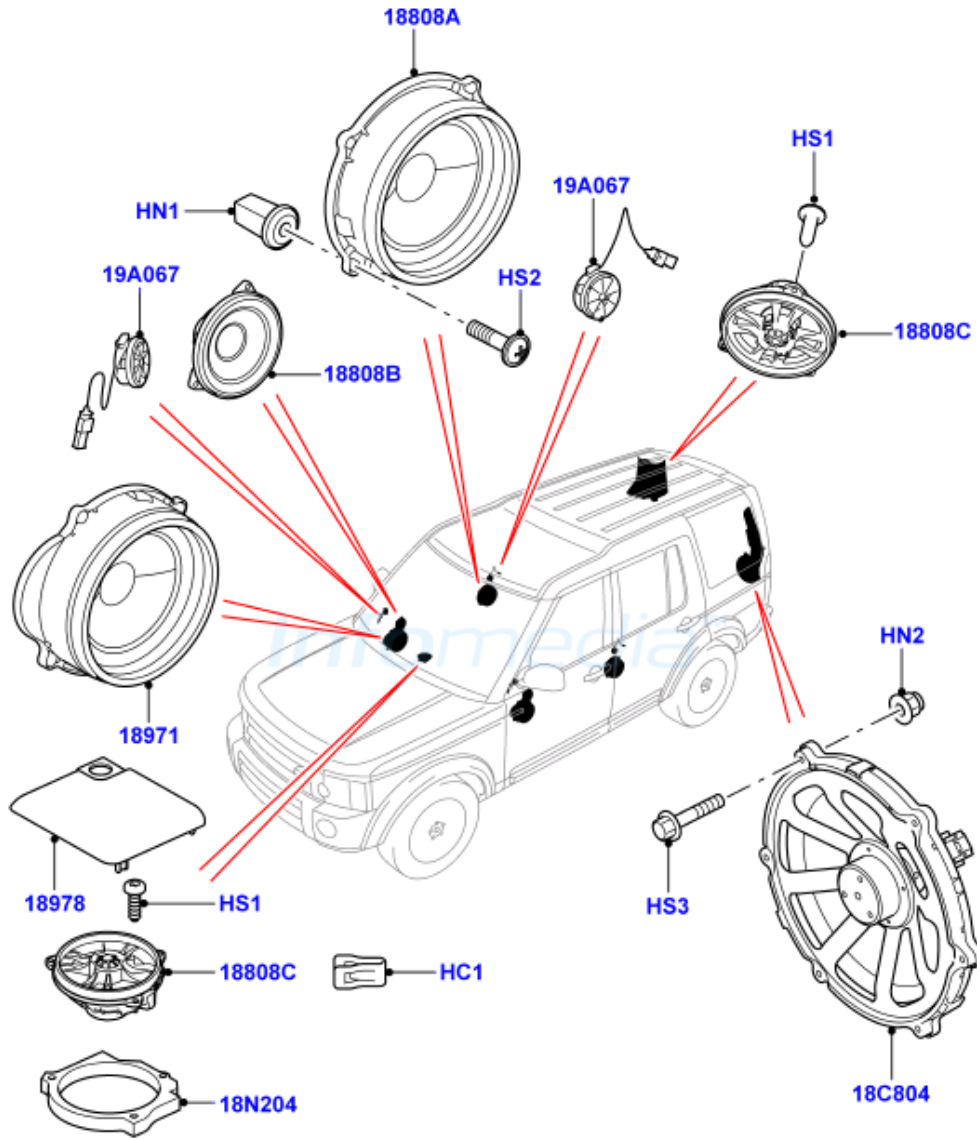

Section: 415-03/05D SPEAKERS (PREMIUM AUDIO 1280 W) (FROM (V)CA000001)

VIN:

Registration:

Build date:

4150305
40-2012
LS
C0238340-02