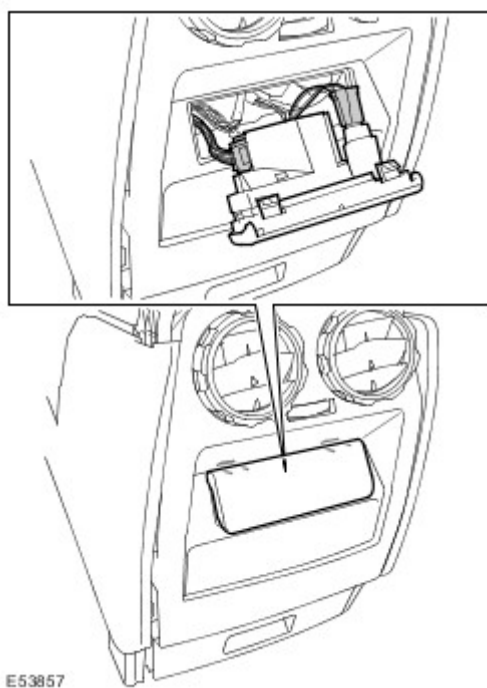

- 3 . Release the floor console wiring harness and disconnect the 5 electrical connectors.
- 4 . Remove the floor console.
 - ▶ Move the front seats fully forwards.
 - ▶ Remove both rear Torx bolt covers.
 - ▶ Remove the 4 Torx bolts.

- 5 . **NOTE:**
Do not disassemble further if the component is removed for access only.

Remove the floor console lid.

- ▶ Open the lid.
- ▶ Remove the 2 Torx bolts.
- ▶ Remove the 2 covers.

6 . Remove the floor console stowage compartment.

- ▶ Remove the 2 Torx screws.
- ▶ Release the 5 clips.

7 . Remove the auxiliary socket panel.

- ▶ Release the 2 clips.
- ▶ Disconnect the 2 electrical connectors.

8 . Remove the floor console register trim panel.