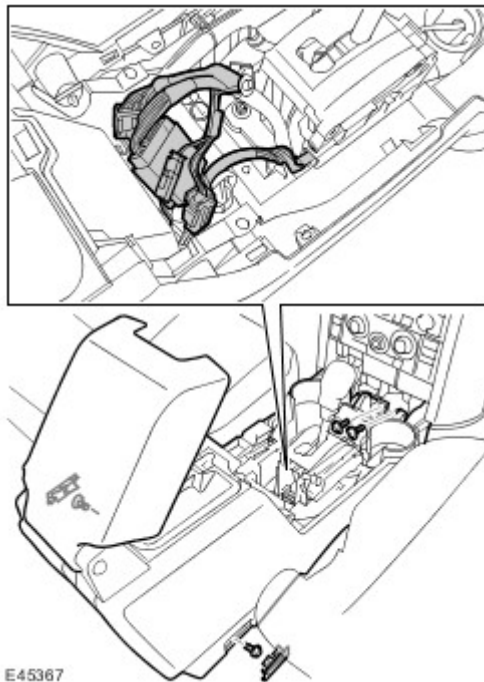

Floor Console (76.25.01)

Removal

- 1 . Remove the floor console upper panel.
For additional information, refer to [Floor Console Upper Panel \(76.25.11\)](#).
- 2 . Remove the cigar lighter assembly closing panel.
 - ▶ Release the 4 clips.

- 3 . Release the floor console wiring harness and disconnect the 5 electrical connectors.
- 4 . Remove the floor console.
 - ▶ Move the front seats fully forwards.
 - ▶ Remove both rear Torx bolt covers.
 - ▶ Remove the 4 Torx bolts.