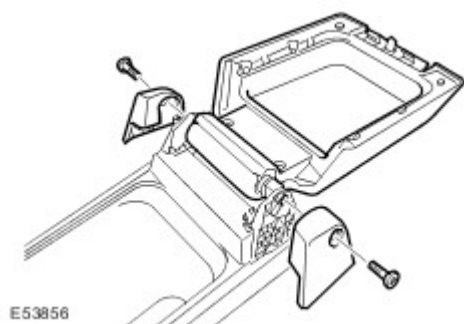

Remove the floor console lid.

- Open the lid.
- Remove the 2 Torx bolts.
- Remove the 2 covers.

6 . Remove the floor console stowage compartment.

- Remove the 2 Torx screws.
- Release the 5 clips.