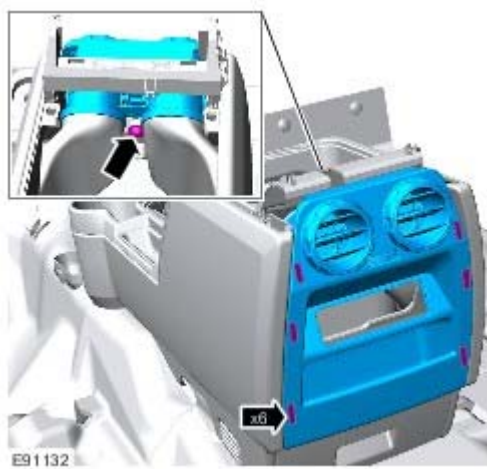

- ▶ Remove the 2 Torx screws.
- ▶ Release the 5 clips.

7 . Remove the auxiliary socket panel.

- ▶ Release the 2 clips.
- ▶ Disconnect the 2 electrical connectors.

8 . Remove the floor console register trim panel.

▶ Release the 6 clips.

▶ Remove the screw.

9 . Remove the cup holder.

▶ Release the 2 clips.

E53859

10 . Remove the wiring harness.

▶ Release the 3 clips.

E53861