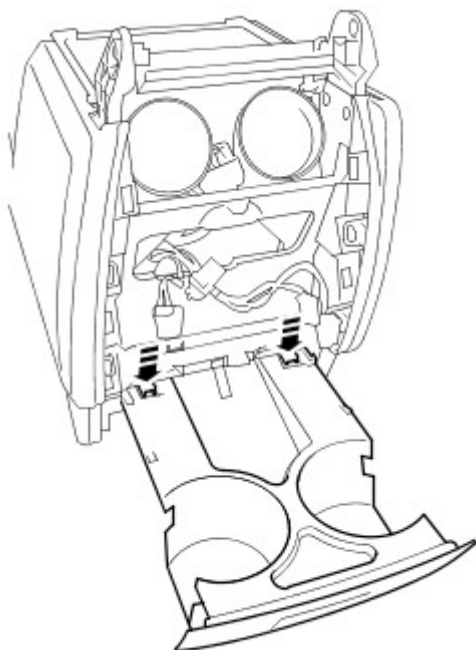

- ▶ Remove the 2 Torx screws.
- ▶ Release the 5 clips.

7 . Remove the auxiliary socket panel.

- ▶ Release the 2 clips.
- ▶ Disconnect the 2 electrical connectors.

8 . Remove the floor console register trim panel.

▶ Release the 6 clips.

▶ Remove the screw.

9 . Remove the cup holder.

▶ Release the 2 clips.

E53859

10 . Remove the wiring harness.

▶ Release the 3 clips.

E53861