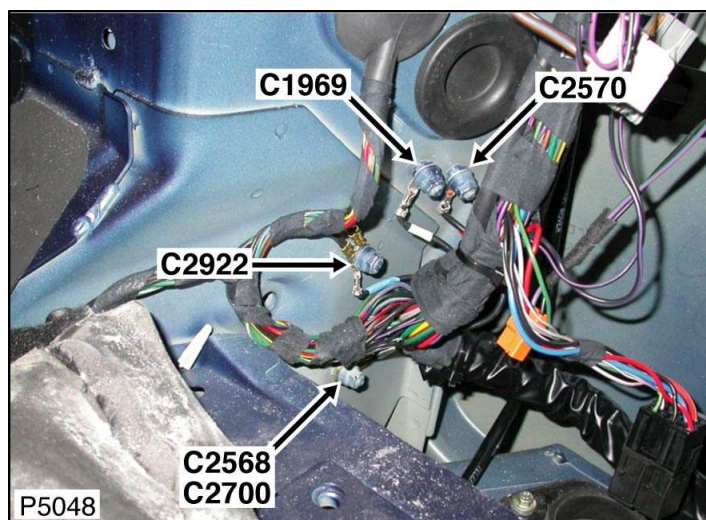

Connector: C2922

Part No.: YPG800220

Colour: TIN PLATED

Cavities: 1WY

Harness: CABIN HARNESS

### Wire Chart

CAV	TERMINAL	CSA	COL	CCT	DESTN
1	-	2.5D	B	ALL	S/JOINT SJ255
1	-	2.5D	B	ALL	C0376

Description: Ground point

Location: Base of 'D' post LH side