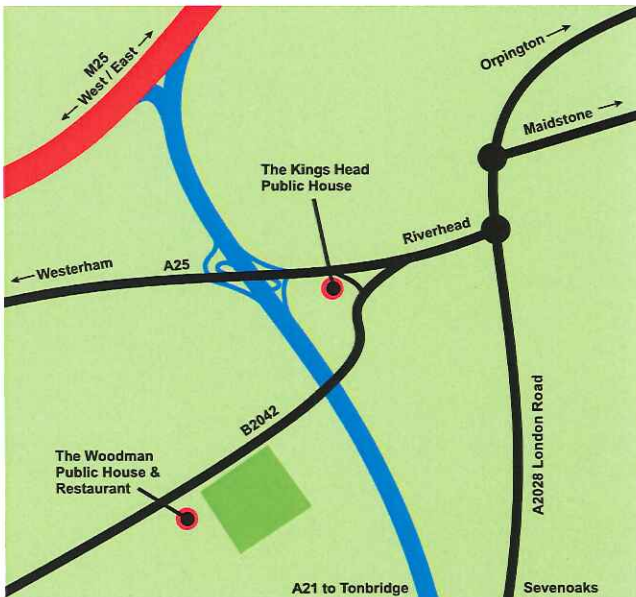

The Woodman Pub is located on the B2042 between Riverhead and Ide Hill Village.
For those with Sat Nav the post code is TN14 6BU.

For further enquiries please contact:
William - 07885 802069
Email: moorhouse_farm@hotmail.co.uk
John - 01959 569008
or 07980 082174
Email: gameclays@hotmail.co.uk
www.gameclays.net