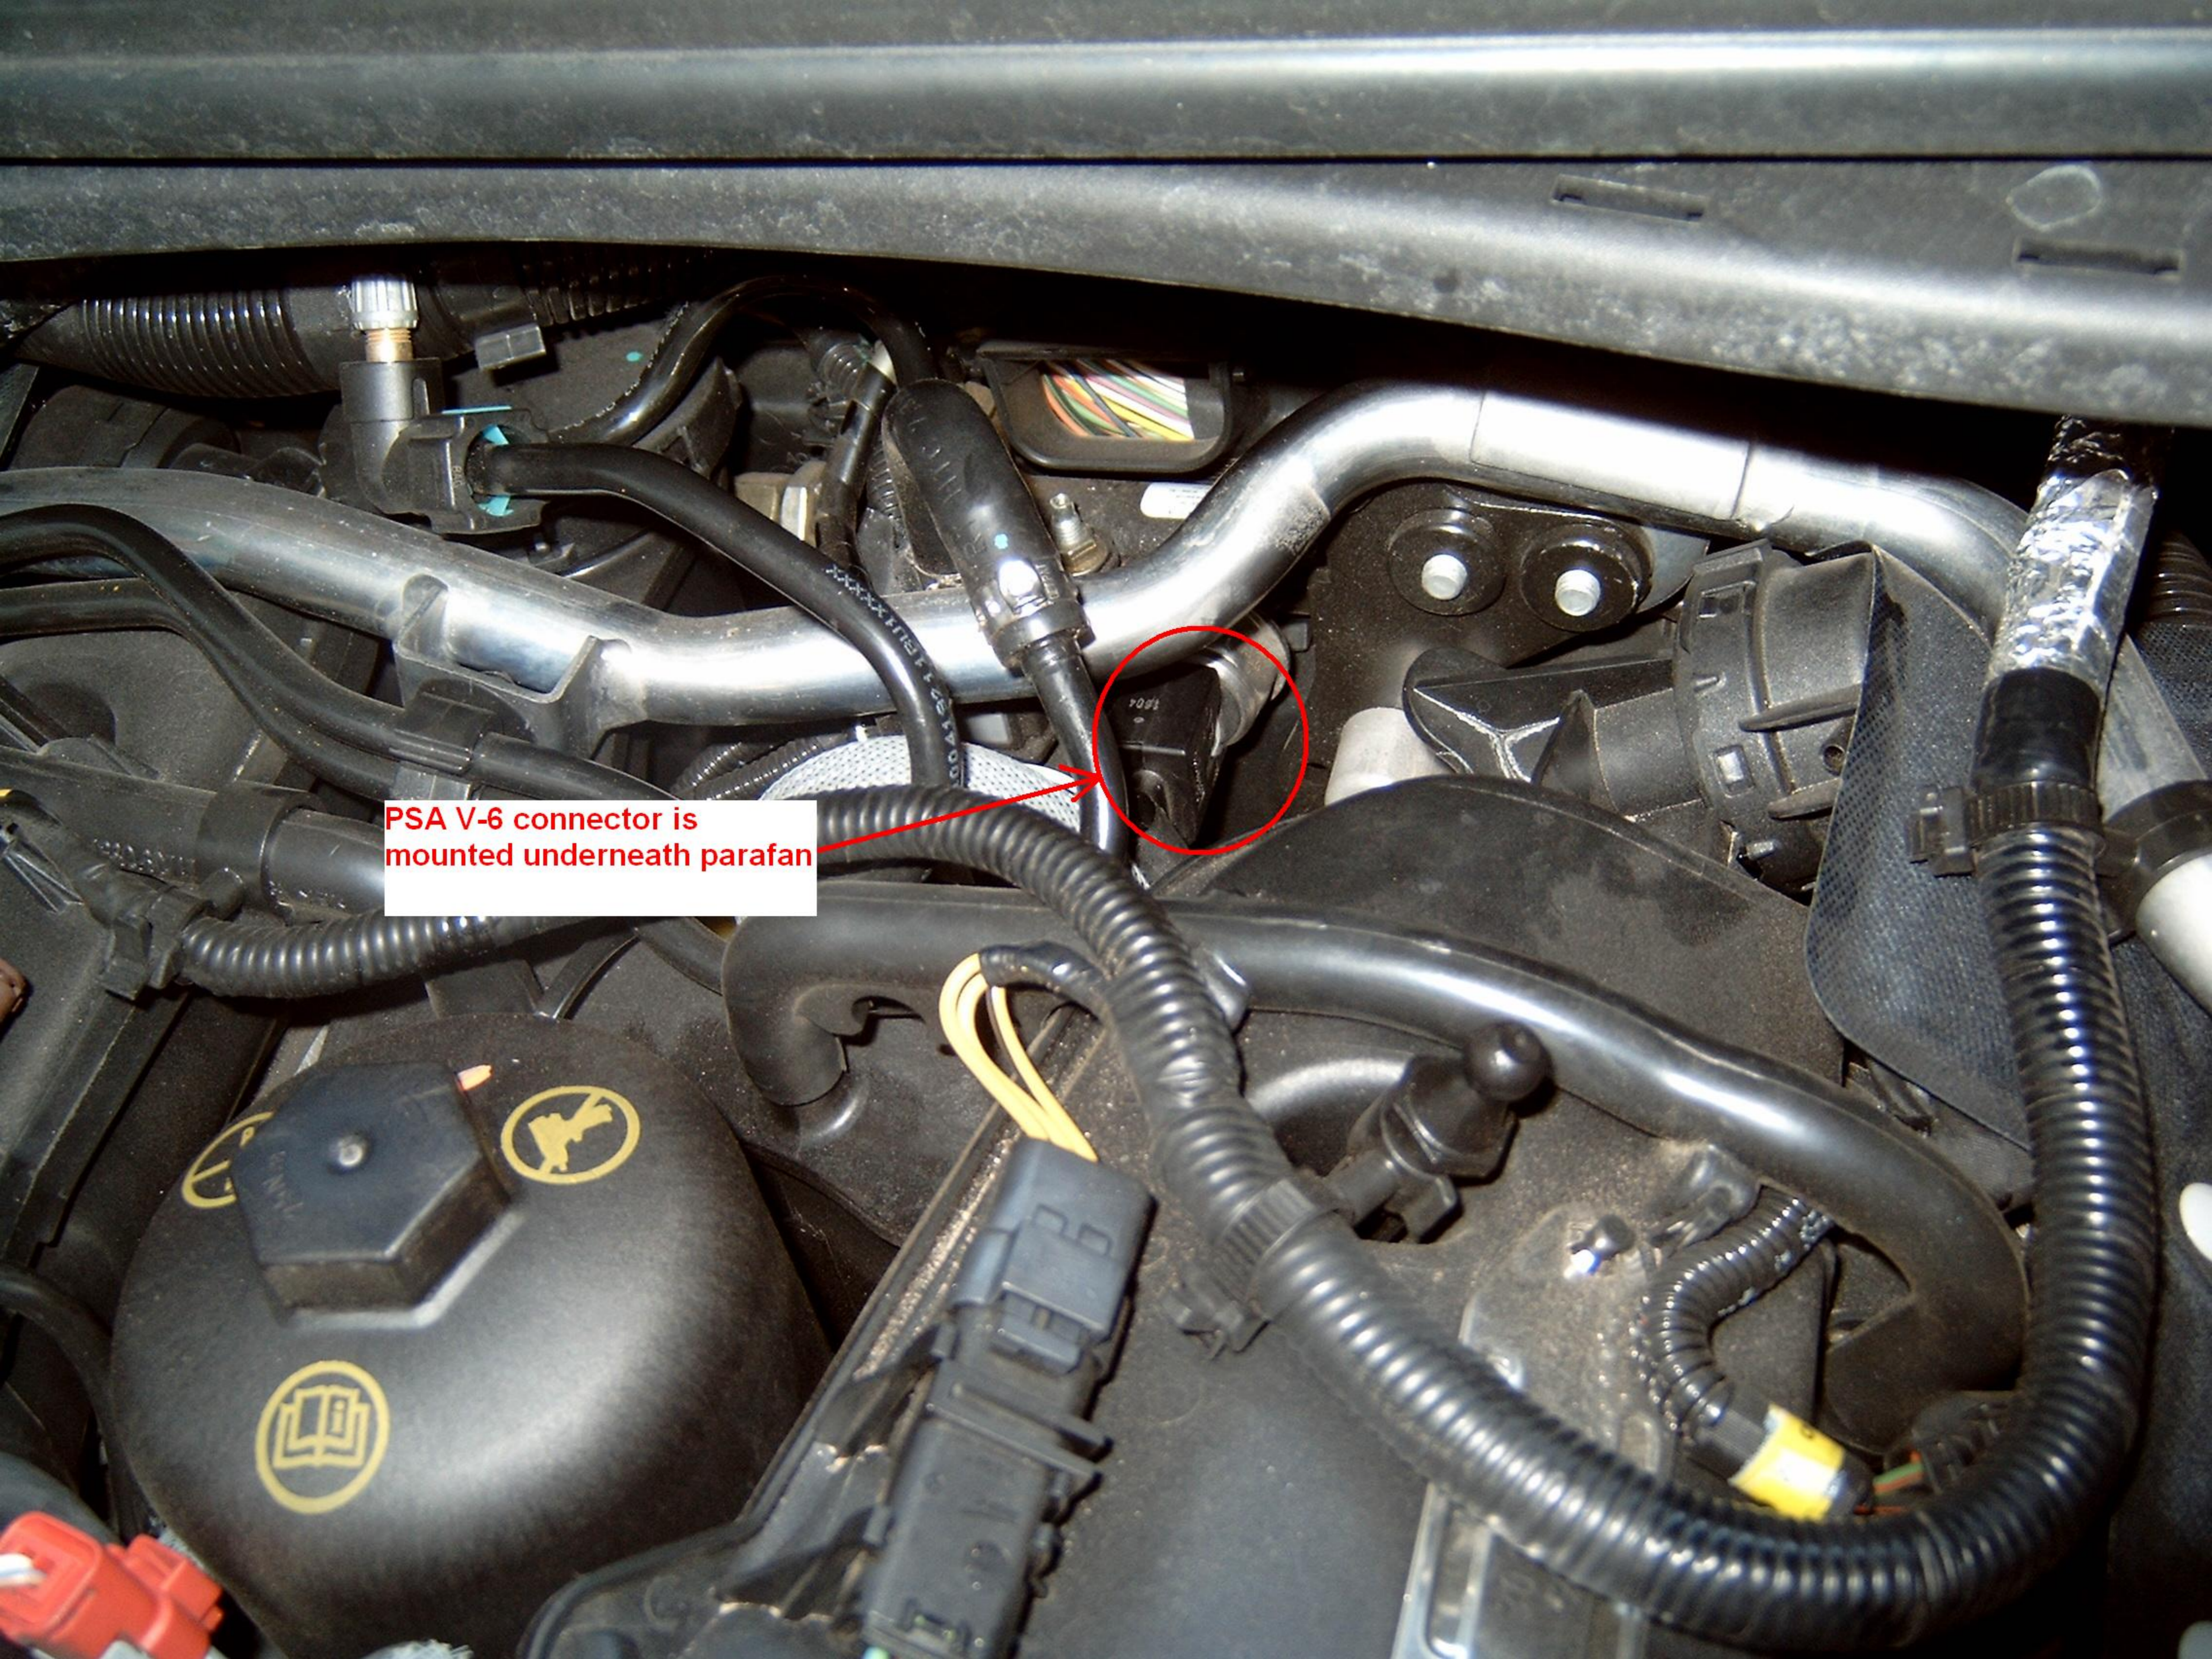

**Essing Dieseltuning bv**  
**[www.dieseltuning.nl](http://www.dieseltuning.nl)**

**DISCOVERY 3**

**TDV6 HSE**

5W-30

35

A1

PSA V-6 connector is mounted underneath parafan

Disconnect original PSA V6 connector

Connect our PSA V6 connector onto the male- and female part of the commonrail-galery